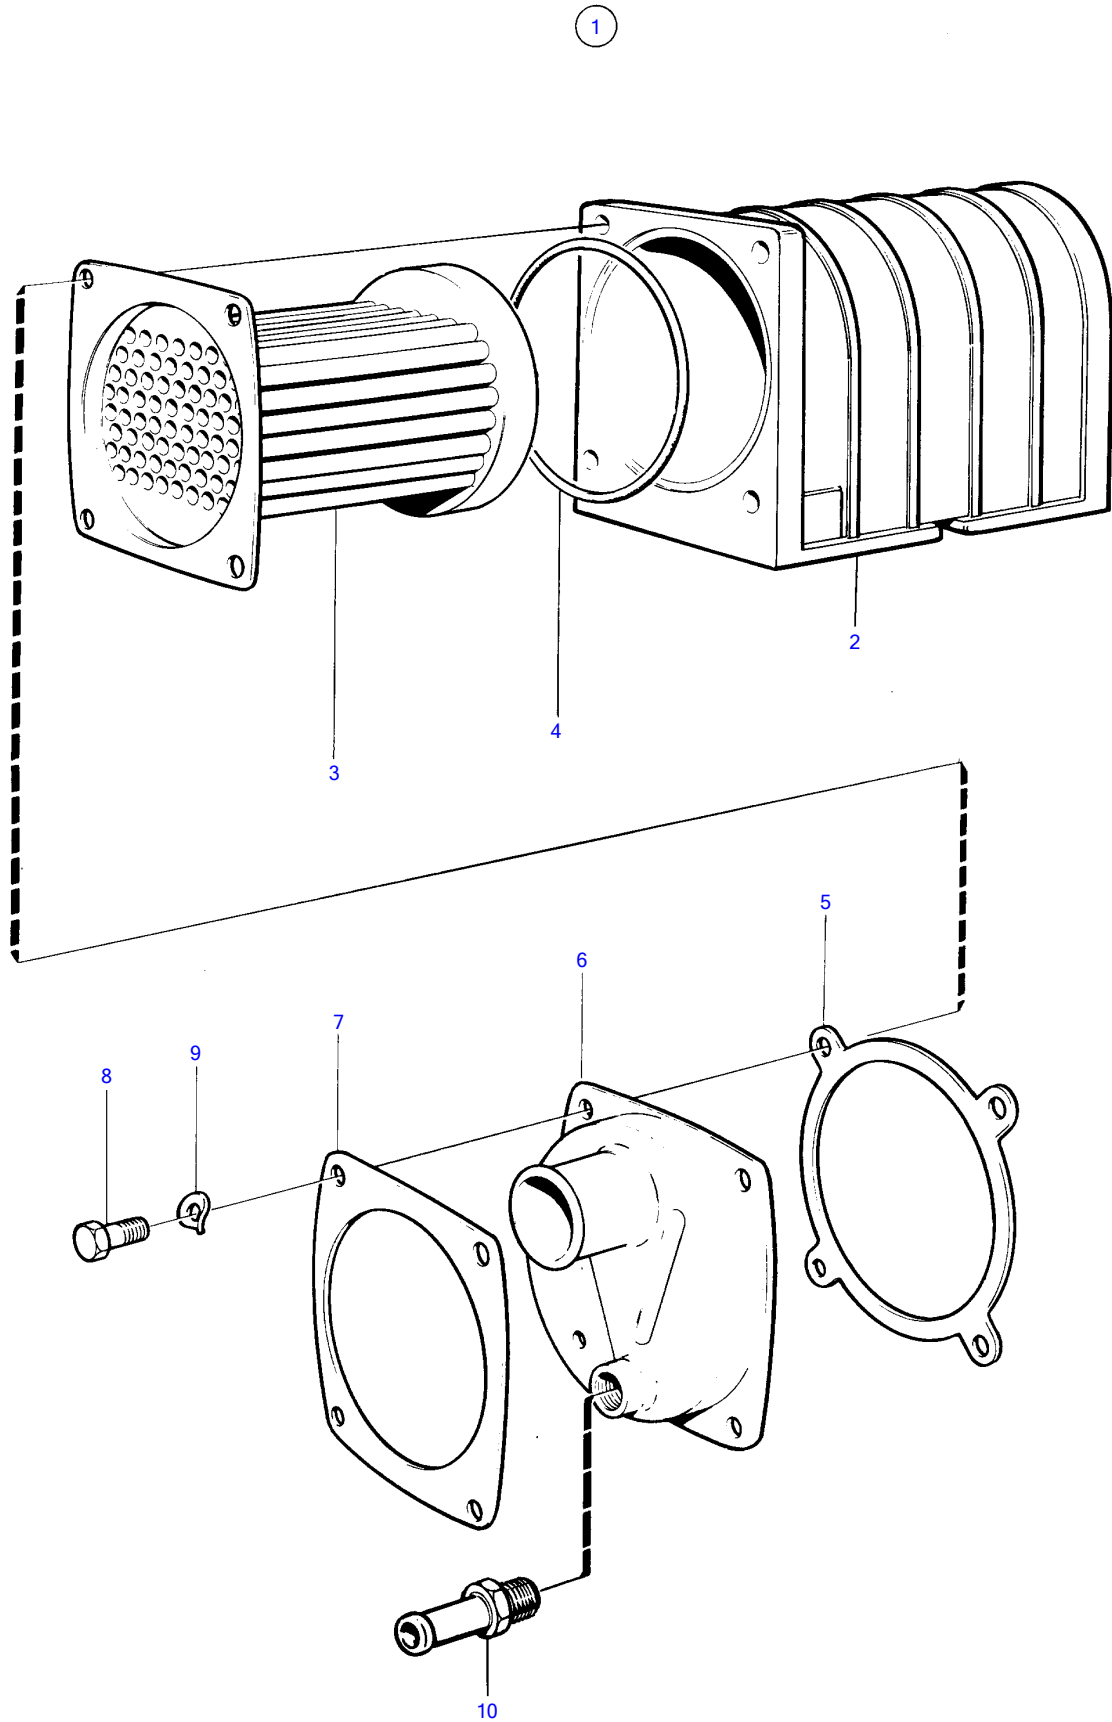

KAD42A, KAMD42A

KAD42A, KAMD42A

REF	PART NO.	QTY	DESCRIPTION
1	860635	1	Oil cooler
2		1	• housing
3	860636	1	• Insert
4	948981	1	• O-ring
5	842597	1	• Gasket
6	842602	1	• End cover
7	842596	1	• Flange
8	955297	4	• Hexagon screw
9	941907	4	• Spring washer
10	860819	1	Hose nipple